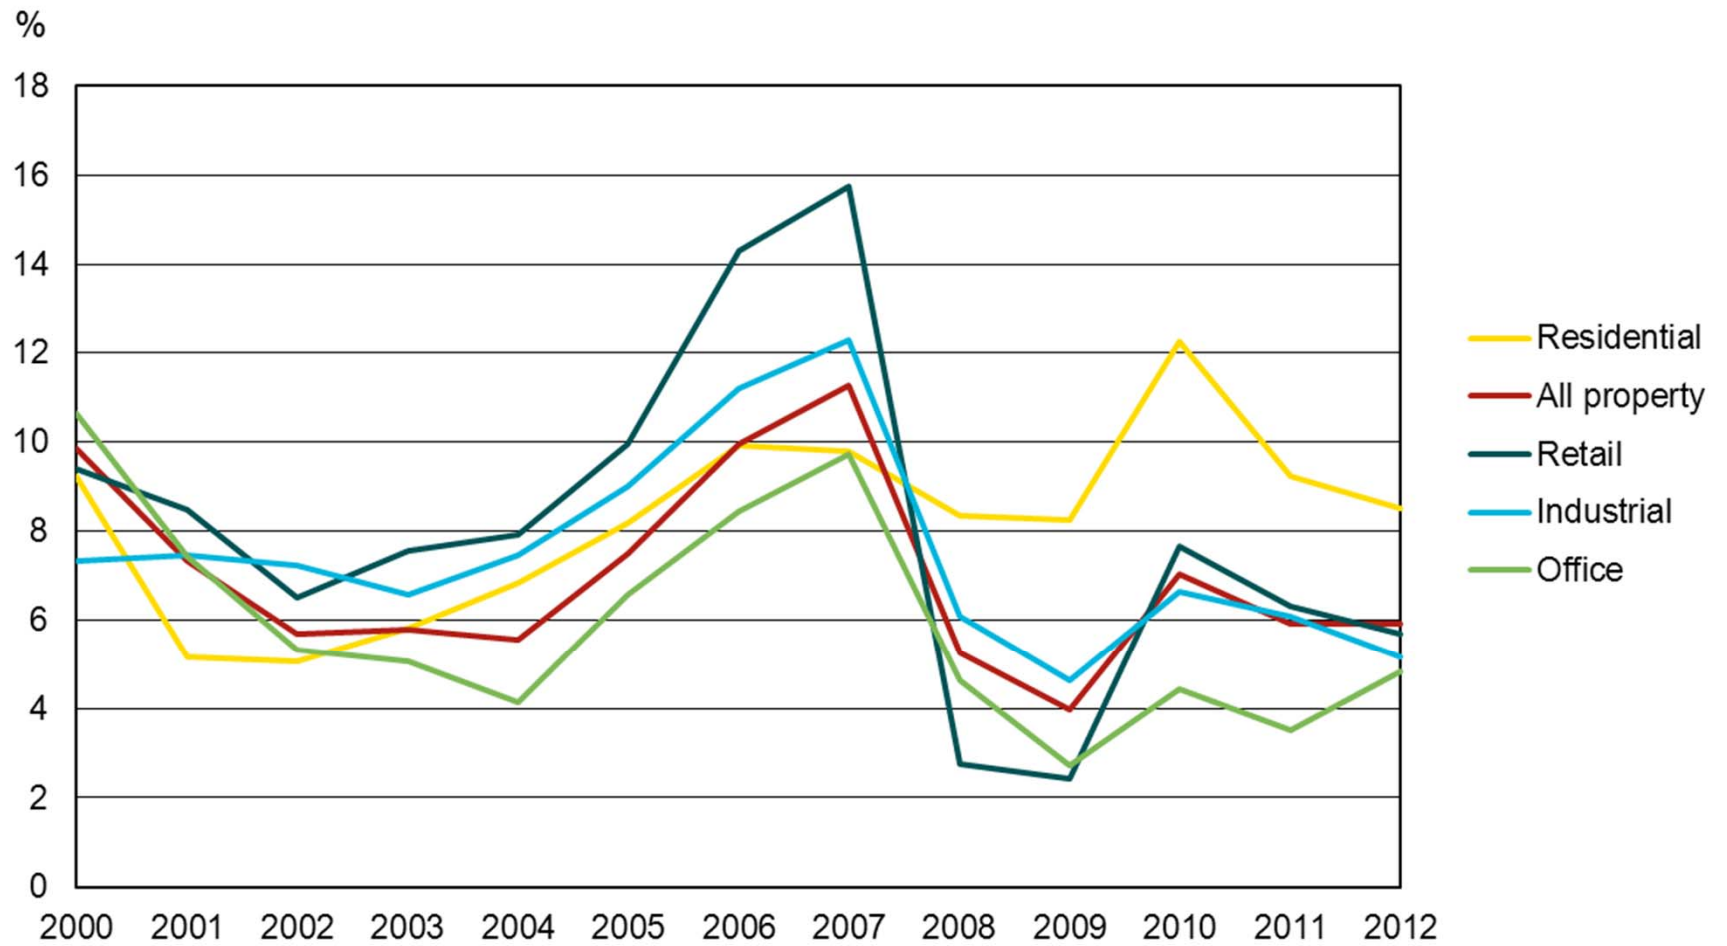

 *KTI - parasta kiinteistötietoa*

KTI Index 2012 Press release graphs

▶ 26th February 2013

KTI Kiinteistötieto Oy

Total return by property sector

Total returns by property sector 2012

Total return by region 2012

*Other major cities = Turku, Tampere, Lahti, Jyväskylä, Kuopio and Oulu