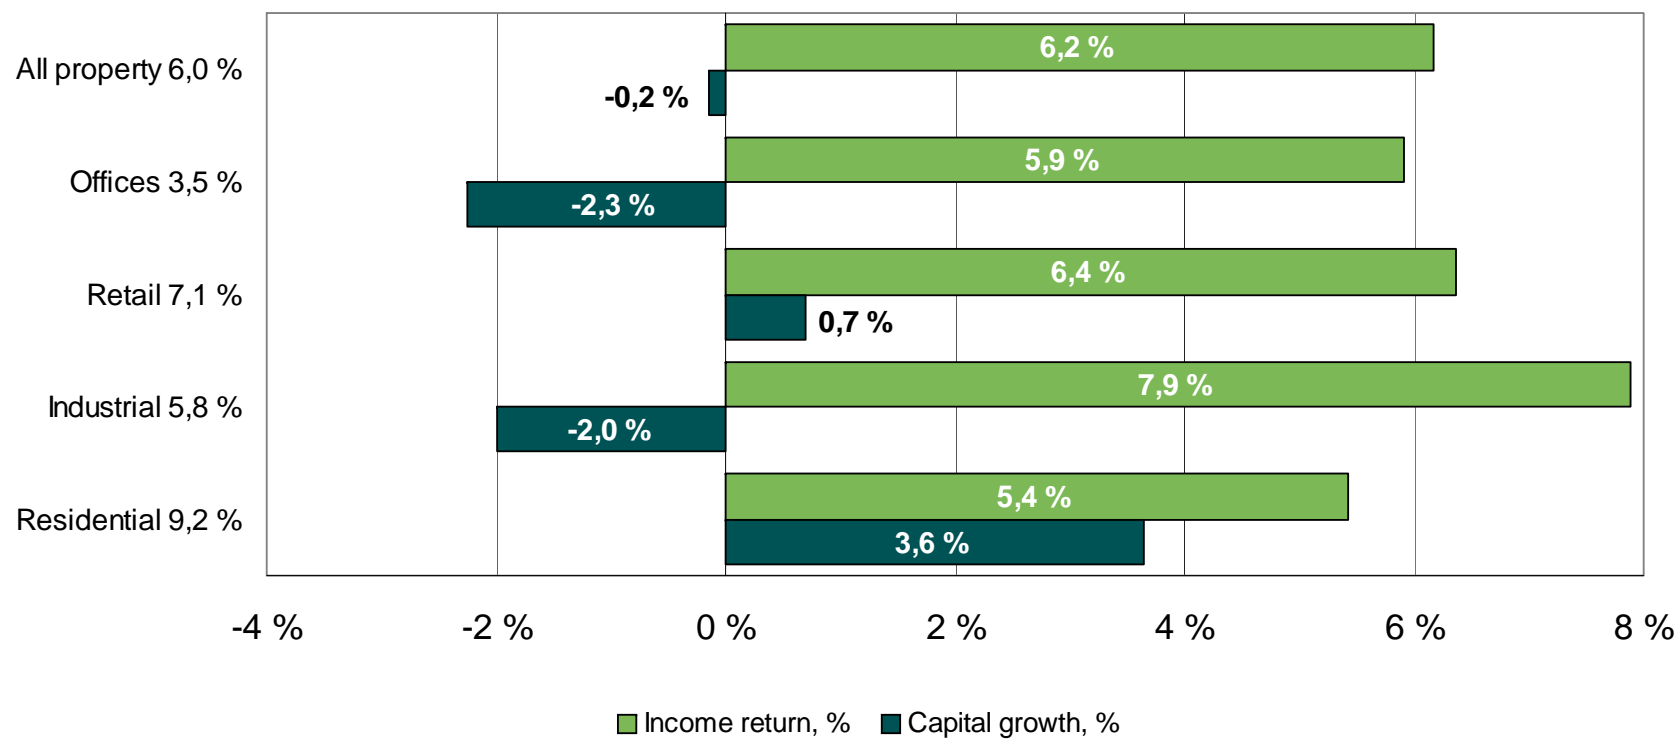

 *KTI - parasta kiinteistötietoa*

KTI Index Press release graphs

KTI Kiinteistötieto Oy

Total returns by property sector 2011

Total return by property sector

— Office — Retail — Industrial — Residential — All property

Total return by region 2011

Other major cities = Turku, Tampere, Lahti, Jyväskylä, Kuopio and Oulu