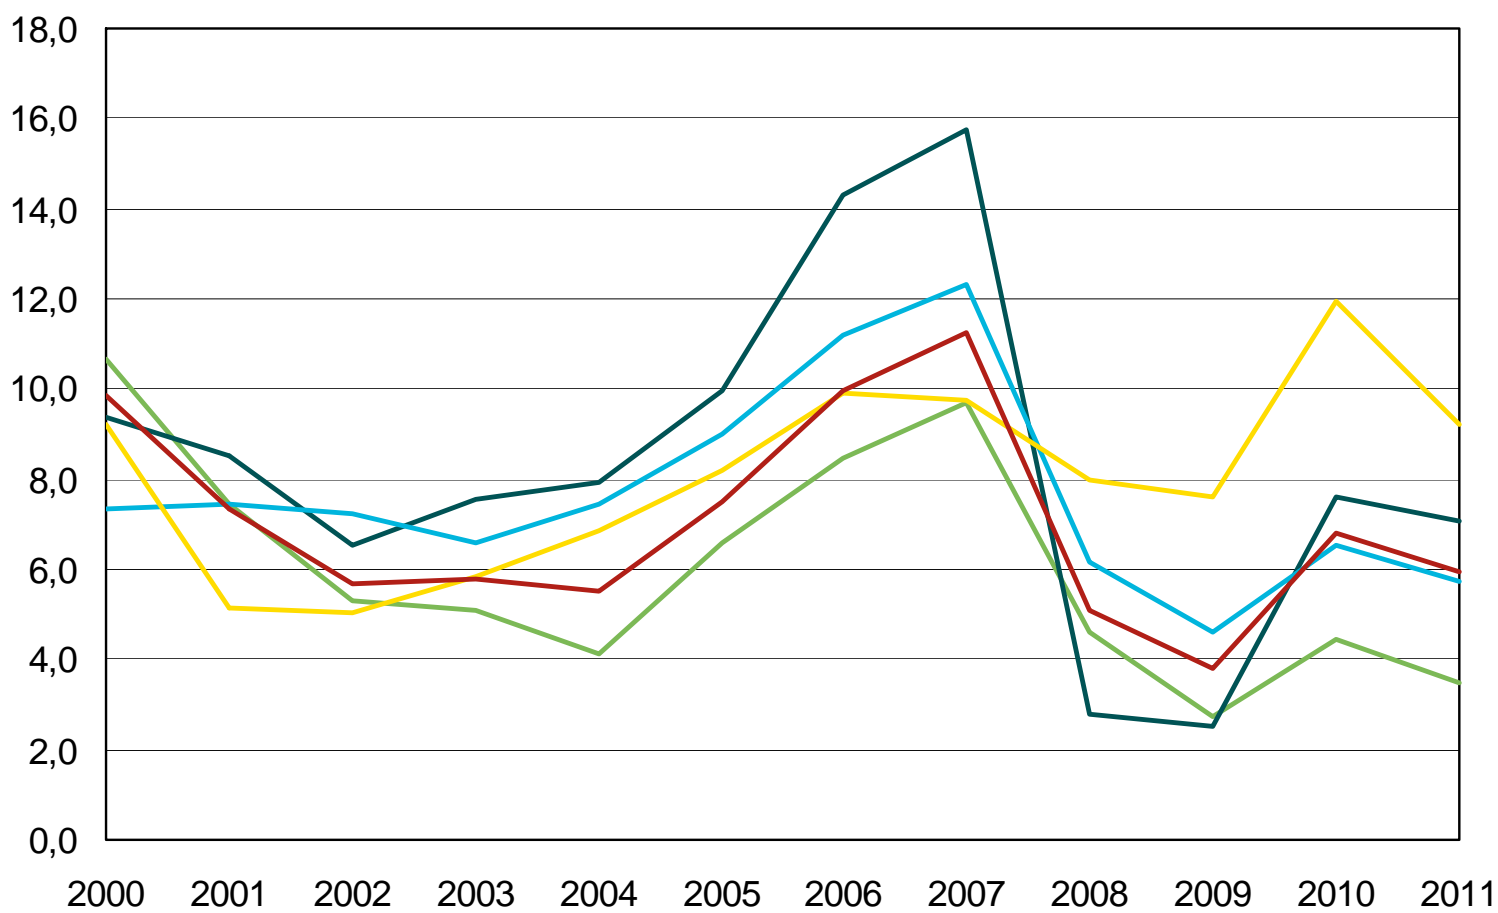

 *KTI - parasta kiinteistötietoa*

KTI Index Press release graphs

KTI Kiinteistötieto Oy

Total returns by property sector 2011

Total return by property sector

— Office — Retail — Industrial — Residential — All property

Total return by region 2011

Other major cities = Turku, Tampere, Lahti, Jyväskylä, Kuopio and Oulu