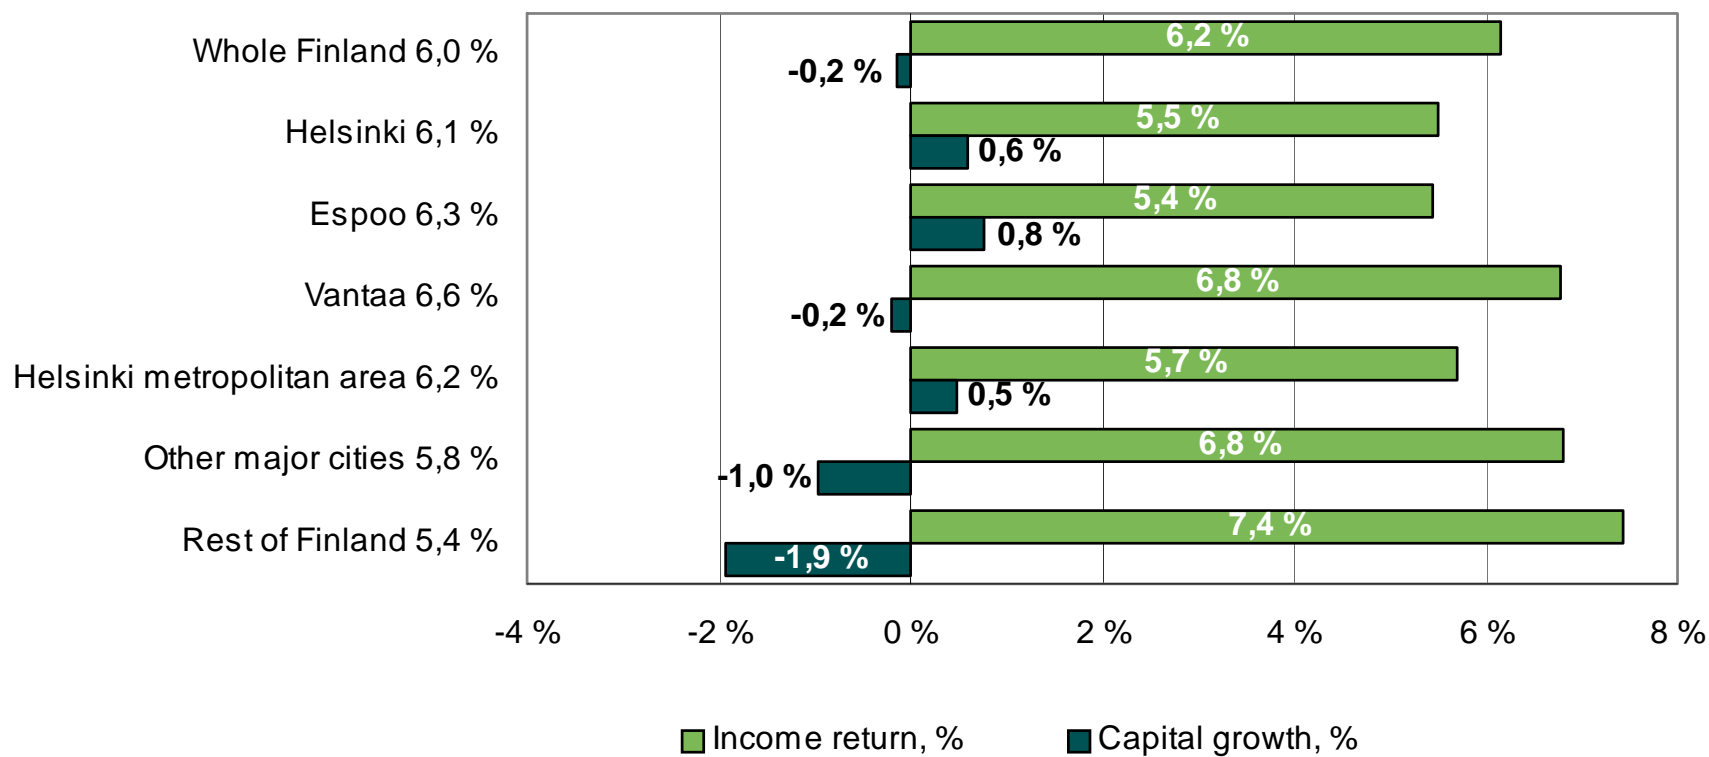

Total return by region 2011

Other major cities = Turku, Tampere, Lahti, Jyväskylä, Kuopio and Oulu